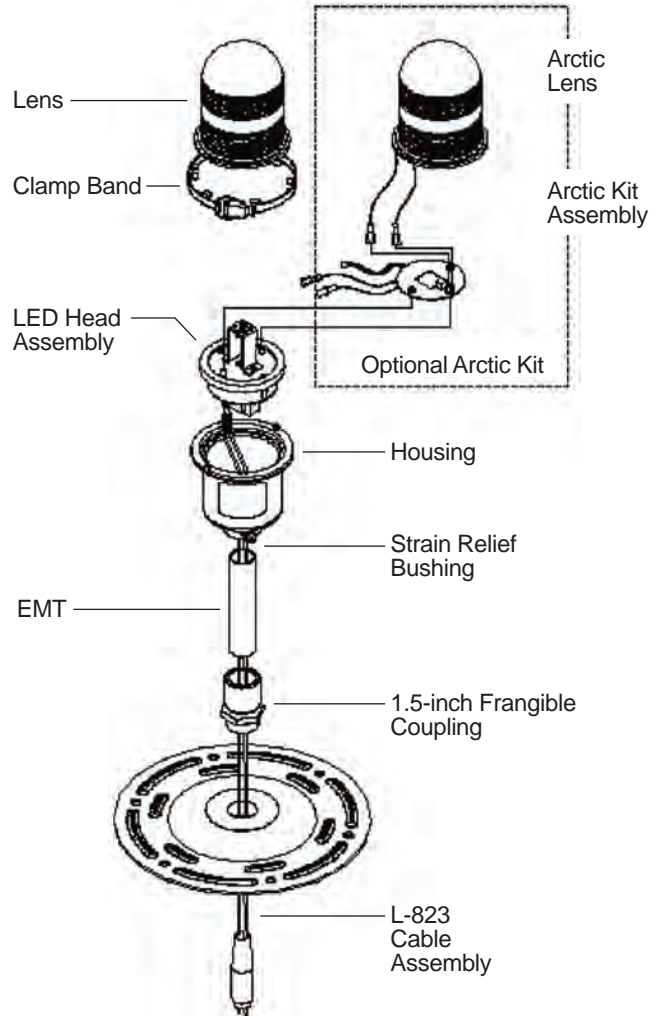

RENEWAL PARTS

Description	Part Number
Housing	A1-17-1026-002
Clamp Band	A1-17-1027-001
Lens	A1-32-0001-001
LED Head Assembly	A3-06-2093-002
LED Replacement Kit	K2-01-0080-001
Strain Relief Bushing	D5975012-013
EMT	
For 14-inch overall height	A1-17-1034-01
For 24-inch overall height	A1-17-1034-06
For 30-inch overall height	A1-17-1034-09
1.5-inch Frangible Coupling Kit	K1-02-0051-001
Arctic Kit Assembly	A3-06-2104-001
Arctic Lens	A3-06-2110-001
L-823 Cable Assembly	
For 14-inch overall height	A2-17-0017-003
For 24-inch overall height	A2-17-0017-002
For 30-inch overall height	A2-17-0017-001

EXPLODED VIEW