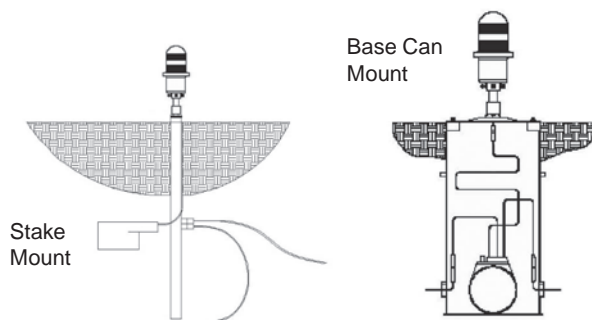

INSTALLATION OPTIONS

SHIPPING INFORMATION

Dimensions of Carton (12 fixtures per carton w/EMTs)	Approx. Ship Weight
23" (l) x 20" (w) x 12" (h)	55 lb
58.42 cm (l) x 50.8 cm (w) x 30.48 cm (h)	25 kg

Note: Fixtures are also available in one unit cartons.

6830 NW 16th Terrace • Ft. Lauderdale, FL 33309 USA
Phone: 1.937.652.3500 • E-mail: AFLsales@HugheyAndPhillips.com • www.HugheyAndPhillips.com