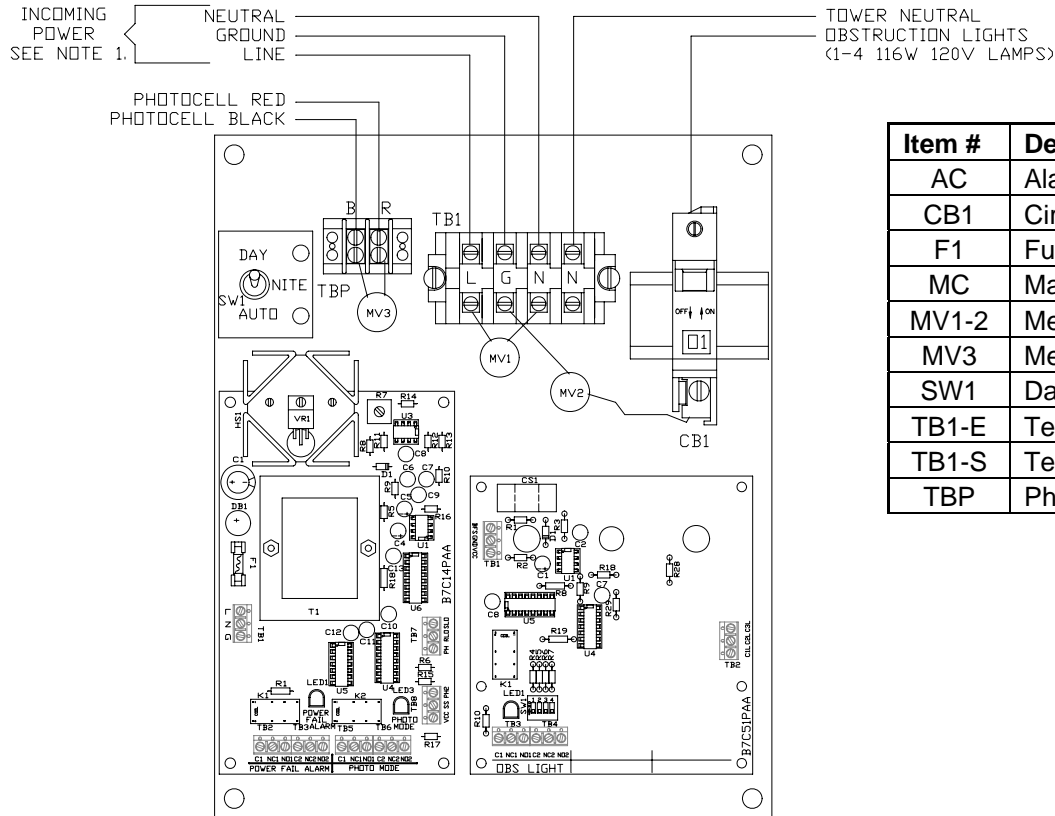

9LCA001000AS COMPONENT LAYOUT

Item #	Description	Part Number
AC	Alarm Card, 120V, SL	B7C51PAA
CB1	Circuit Breaker, 15A	EB152771CMDW
F1	Fuse, 7 Amp <i>(some models, replaces CB1)</i>	FUFNM70G251
MC	Master Card w/photocell	B7C14RAA
MV1-2	Metal Oxide Varistor, 150V 80 Joules	MV150LA20
MV3	Metal Oxide Varistor, 24V 4 Joules	MV24ZA4
SW1	Day/Night/Auto Switch	SZ22030251AK
TB1-E	Terminal Block End (1 total)	TBE230AA
TB1-S	Terminal Block Section (4 total)	TBS213AA01A
TBP	Photocell Terminal Block, 2 Position	TB02B038A07A