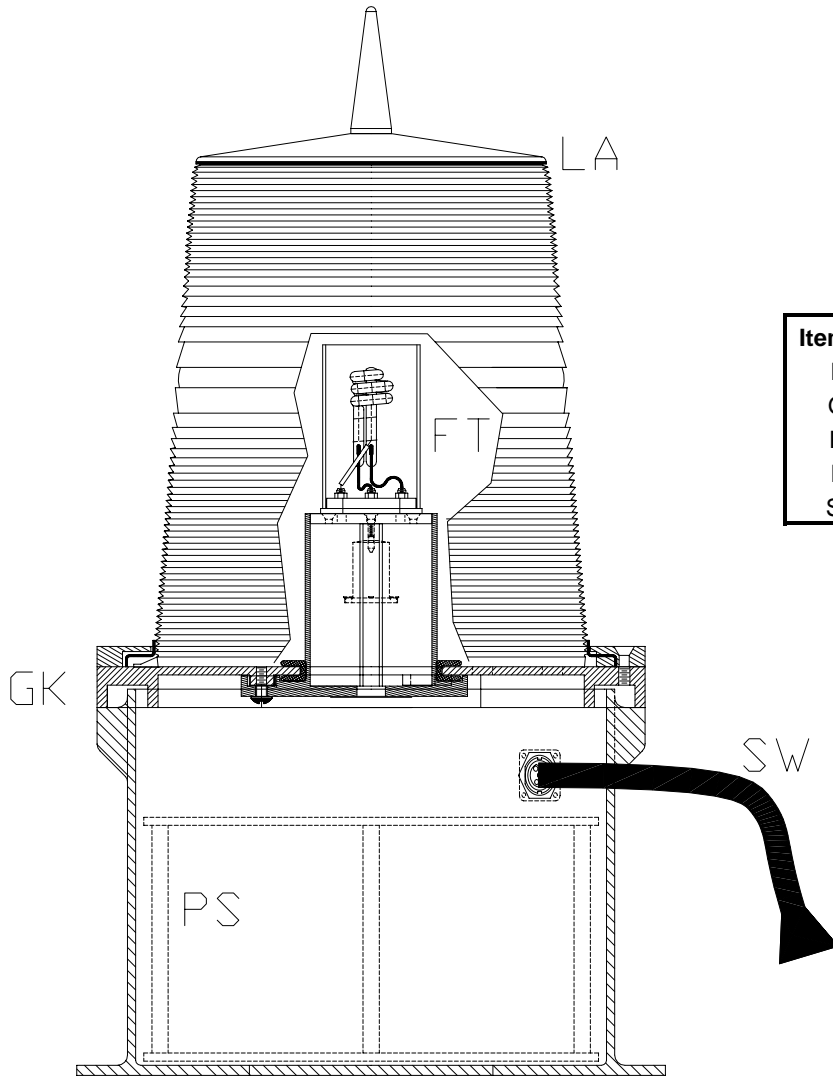

KG225 WHITE STROBE COMPONENT LAYOUT

Item #	Description	Part Number
FT	Flashtube Assembly	C6A1004AA2
GK	Gasket, Black, Octagon	C6A1302AS1
PS	Power Supply Assembly, 120VAC	C6A2805AA2
LA	Lens Assembly	C6A1003AA2
SW	Interlock Switch Assembly	C6A1801WC12